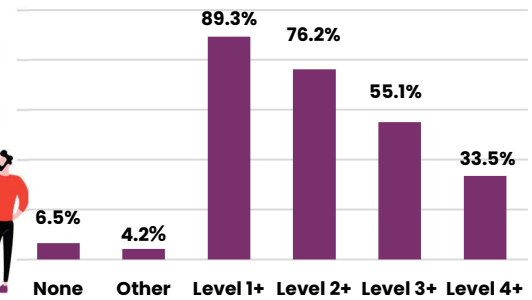

## Apprenticeships

There were **3,860** apprenticeship starts in the Cumbria LEP area between Aug 21– July 22. The top areas of work include:

- Engineering and manufacturing technologies;
- Health, public services, and care;
- Business, administration and law;
- Construction, planning and the built environment;
- Retail and commercial enterprises;
- Education and training;
- Agriculture, horticulture and animal care;
- Information and communication technology;
- Leisure, travel, and tourism;
- Arts, Media and publishing;

## Qualification levels

Qualification levels within the Cumbria LEP area

76.3% people have at least a level 2 qualification such as GCSEs or an NVQ